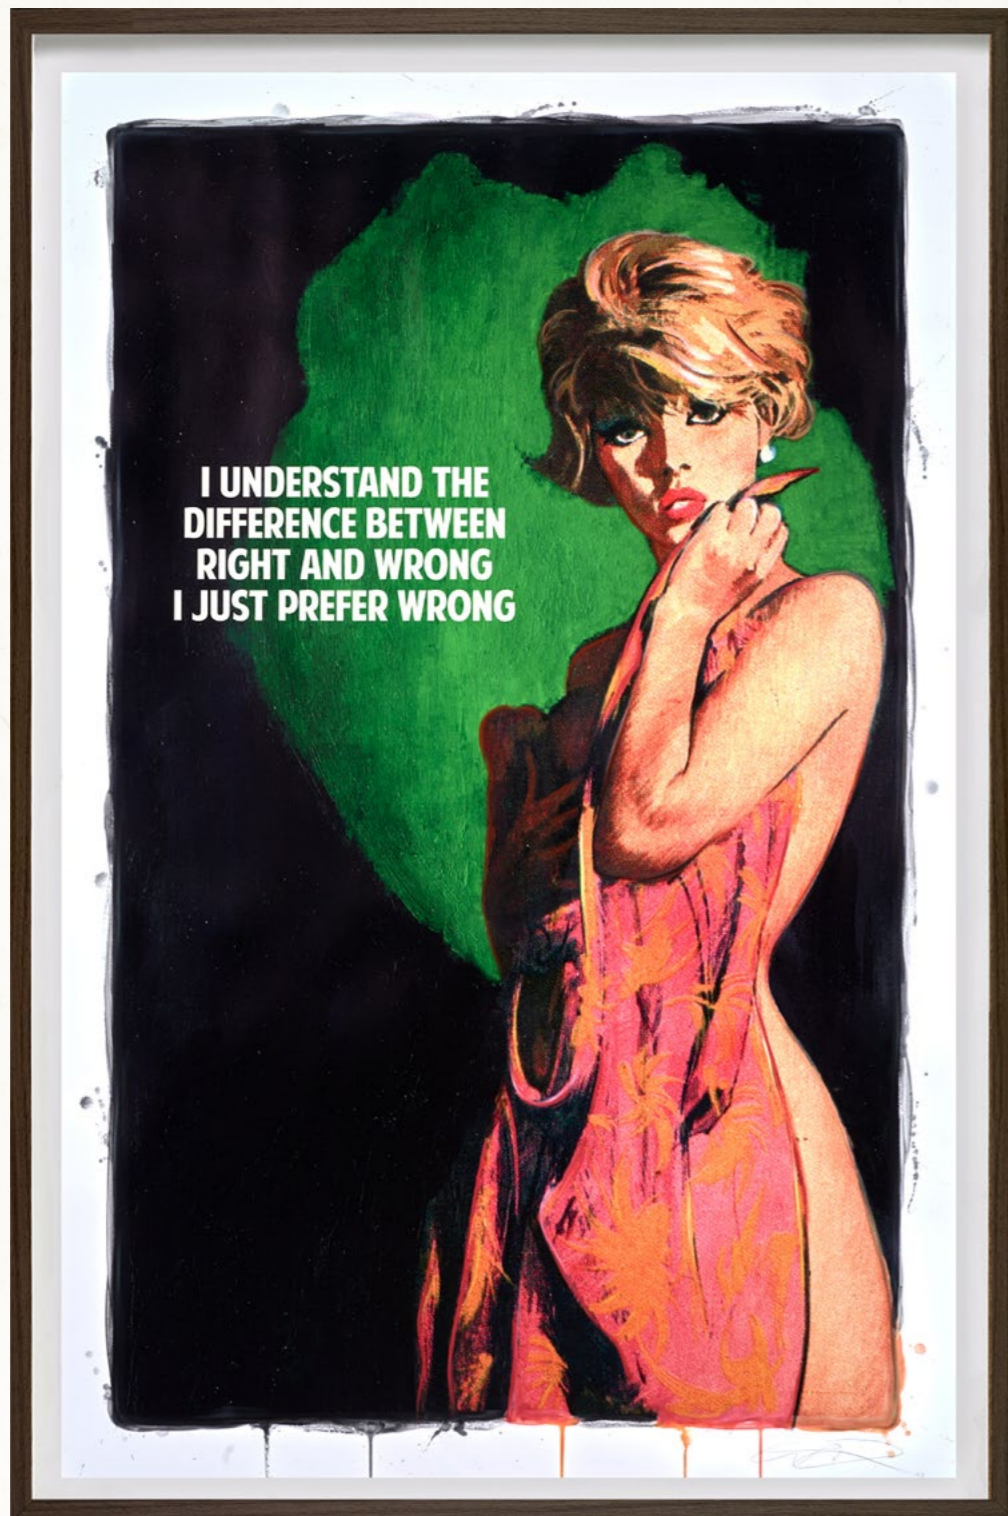

RIGHT AND WRONG

Hand painted pigment print on archival paper

Edition of 10

42 x 65"

£6,500

[VIEW ARTWORK](#)