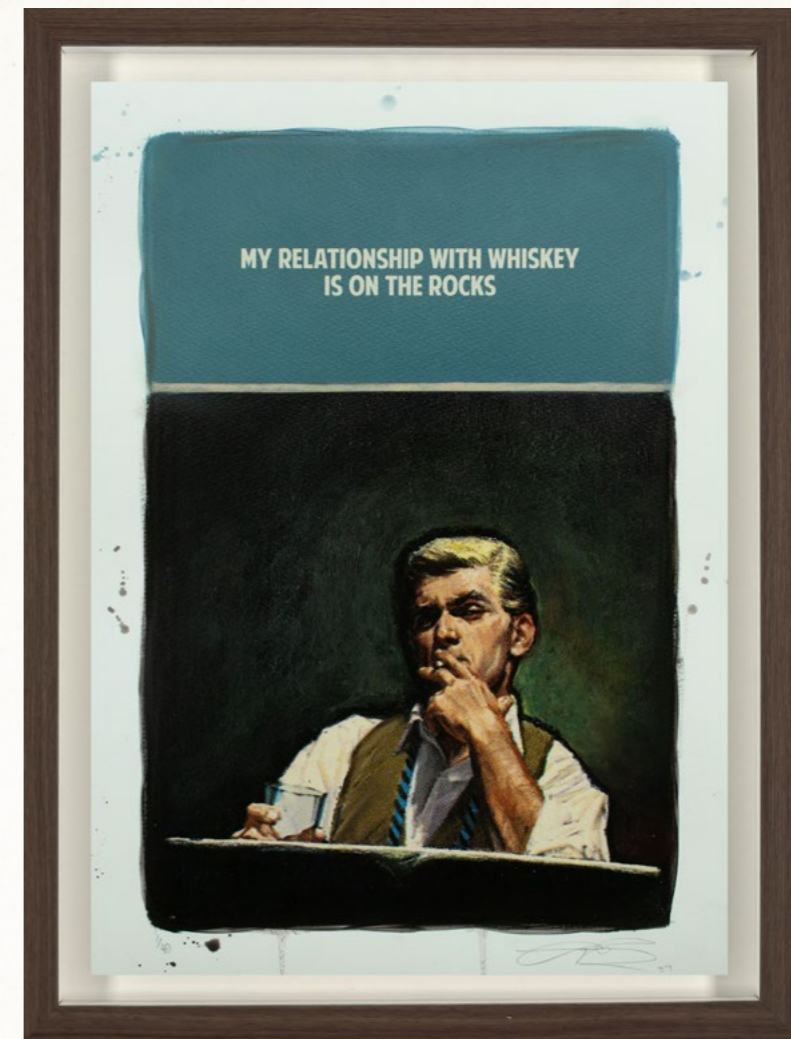

Hand painted pigment print on archival paper  
Edition of 40  
12 x 16"  
£1,995

[VIEW FULL COLLECTION](#)

**BE YOURSELF**  
Hand painted pigment print on archival paper  
Edition of 40  
12 x 16"  
£1,995

[VIEW ARTWORK](#)

**BEAUTIFUL FICTION**

Hand painted pigment print on archival paper

Edition of 40

16 x 12"

£1,995

[VIEW ARTWORK](#)

**MY RELATIONSHIP WITH WHISKEY**

**SHOW ME AN EX**

Hand painted pigment print on archival paper  
Edition of 40  
12 x 16"  
£1,995

[VIEW ARTWORK](#)

**WHEN GOD MADE MAN**

Hand painted pigment print on archival paper

Edition of 40

12 x 16"