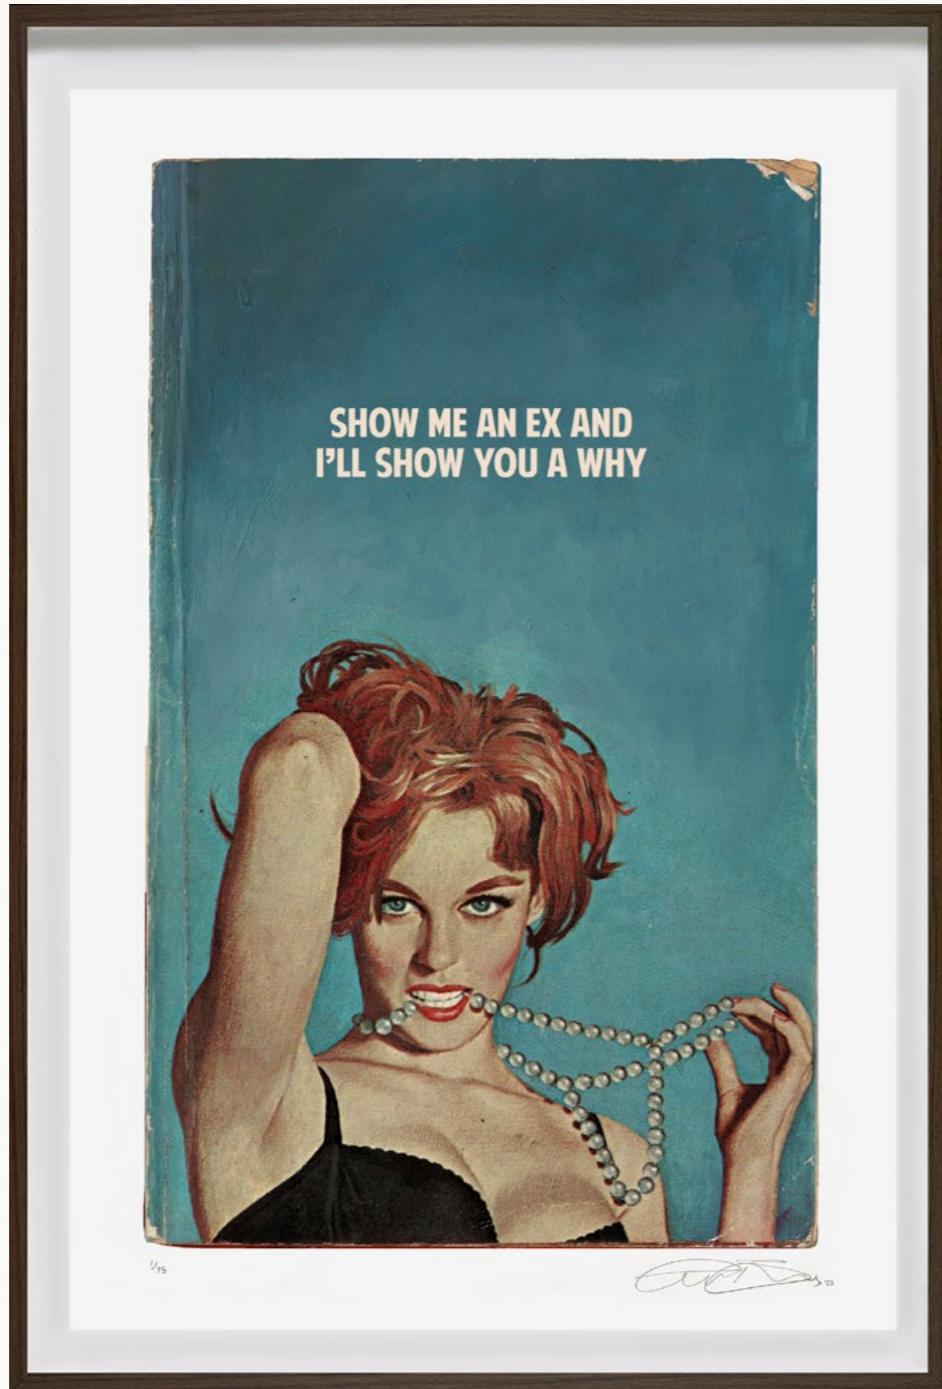

SHOW ME AN EX

Pigment print with silkscreen on archival paper

Edition of 75

20 x 30"

£1,495

[VIEW ARTWORK](#)