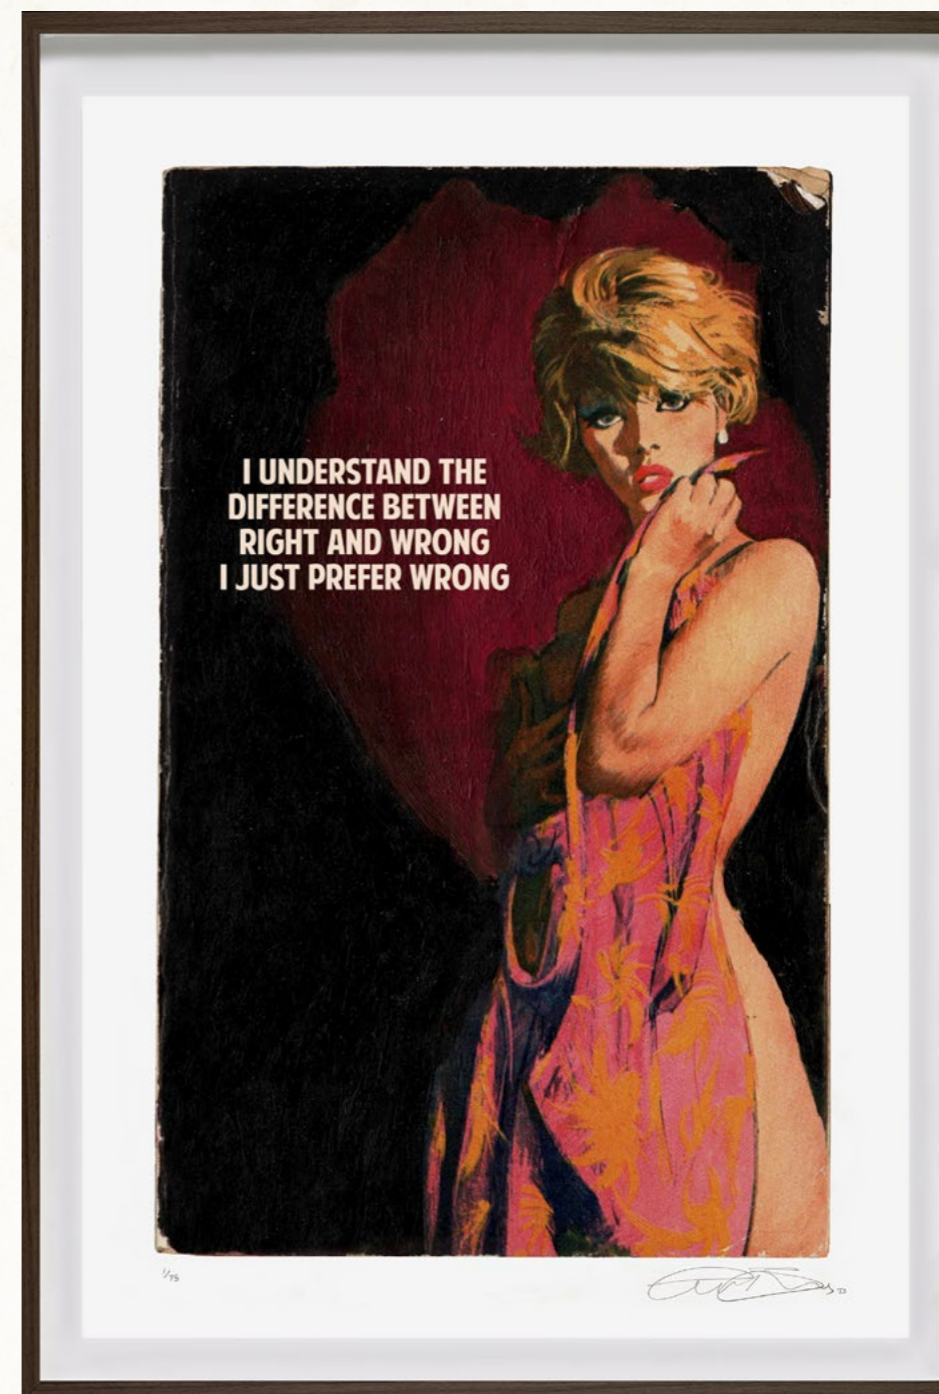

Limited EDITIONS

By referencing the iconic typography, artwork style and colours of pulp fiction book covers, but replacing the titles with their own words, The Connor Brothers make a playful but provocative statement about modern life.

These sophisticated limited editions of just 75 are faithful to the smallest nuance and detail, retaining the vibrancy and immediacy of the original.

Pigment print with silkscreen on archival paper
Edition of 75
20 x 30"
£1,495

[VIEW FULL COLLECTION](#)

RIGHT AND WRONG
Pigment print with silkscreen on archival paper
Edition of 75
20 x 30"
£1,495

[VIEW ARTWORK](#)