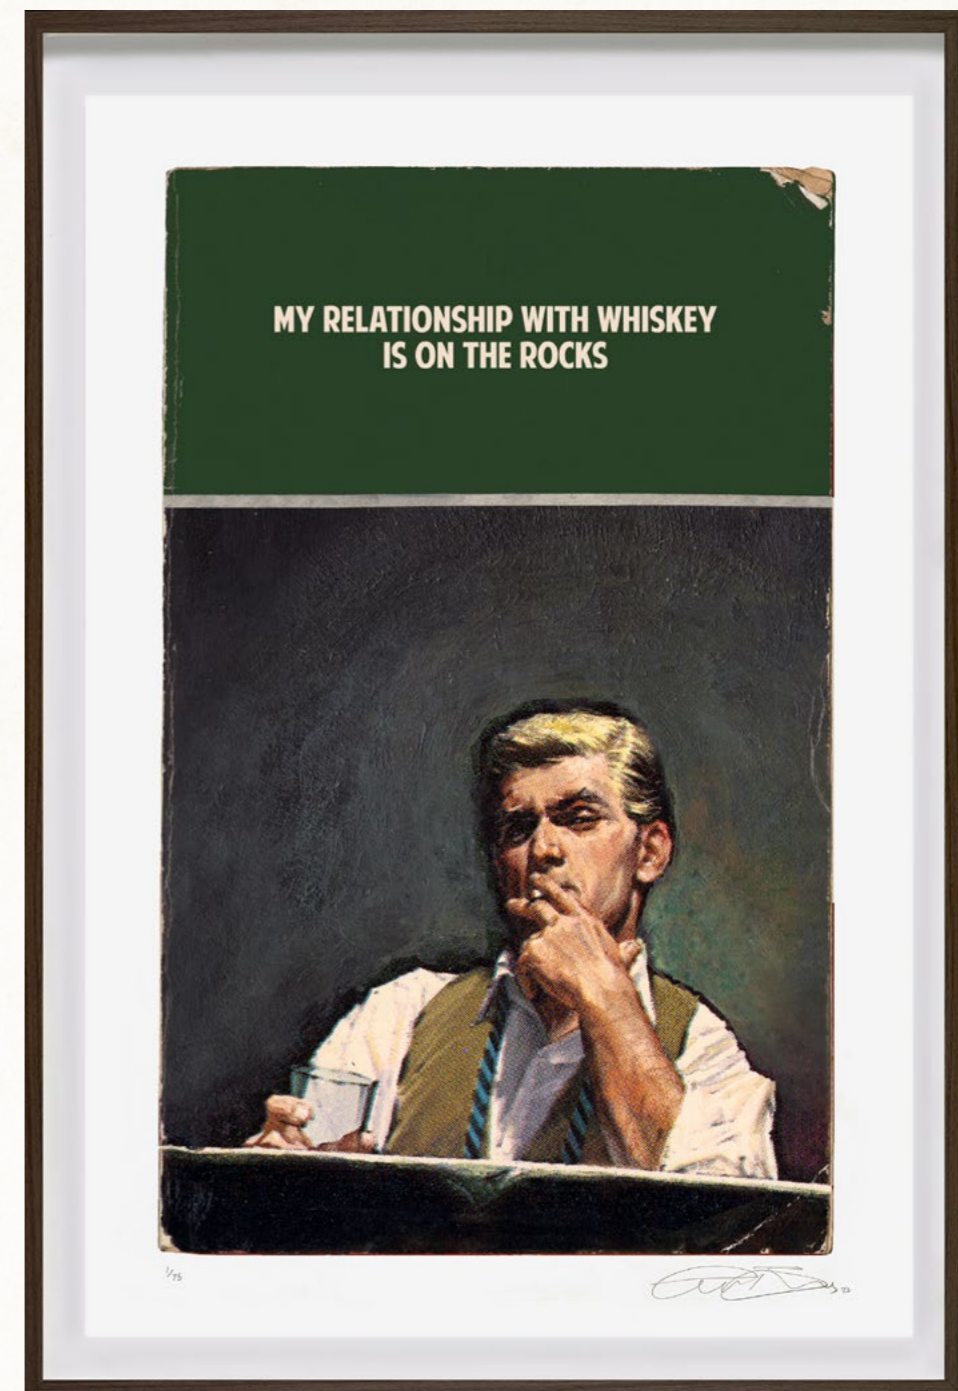

# Truth OR Dare?

We are delighted to present this spectacular new collection of exclusive originals alongside a range of highly desirable limited editions. Part nostalgic homage, part witty pastiche, Truth or Dare? revisits 1950s style pulp fiction book covers to make an ironic statement about art, literature and liberation. The collection comprises seven titles which create a guaranteed talking point with their amusing, deadpan or sometimes outrageous assertions. Each title is available in a choice of stylish formats, colours and sizes

[VIEW ARTWORK](#)

**MY RELATIONSHIP WITH WHISKEY**

Pigment print with silkscreen on archival paper

Edition of 75

20 x 30"

£1,495

[VIEW ARTWORK](#)

**DESPERATE TIMES**