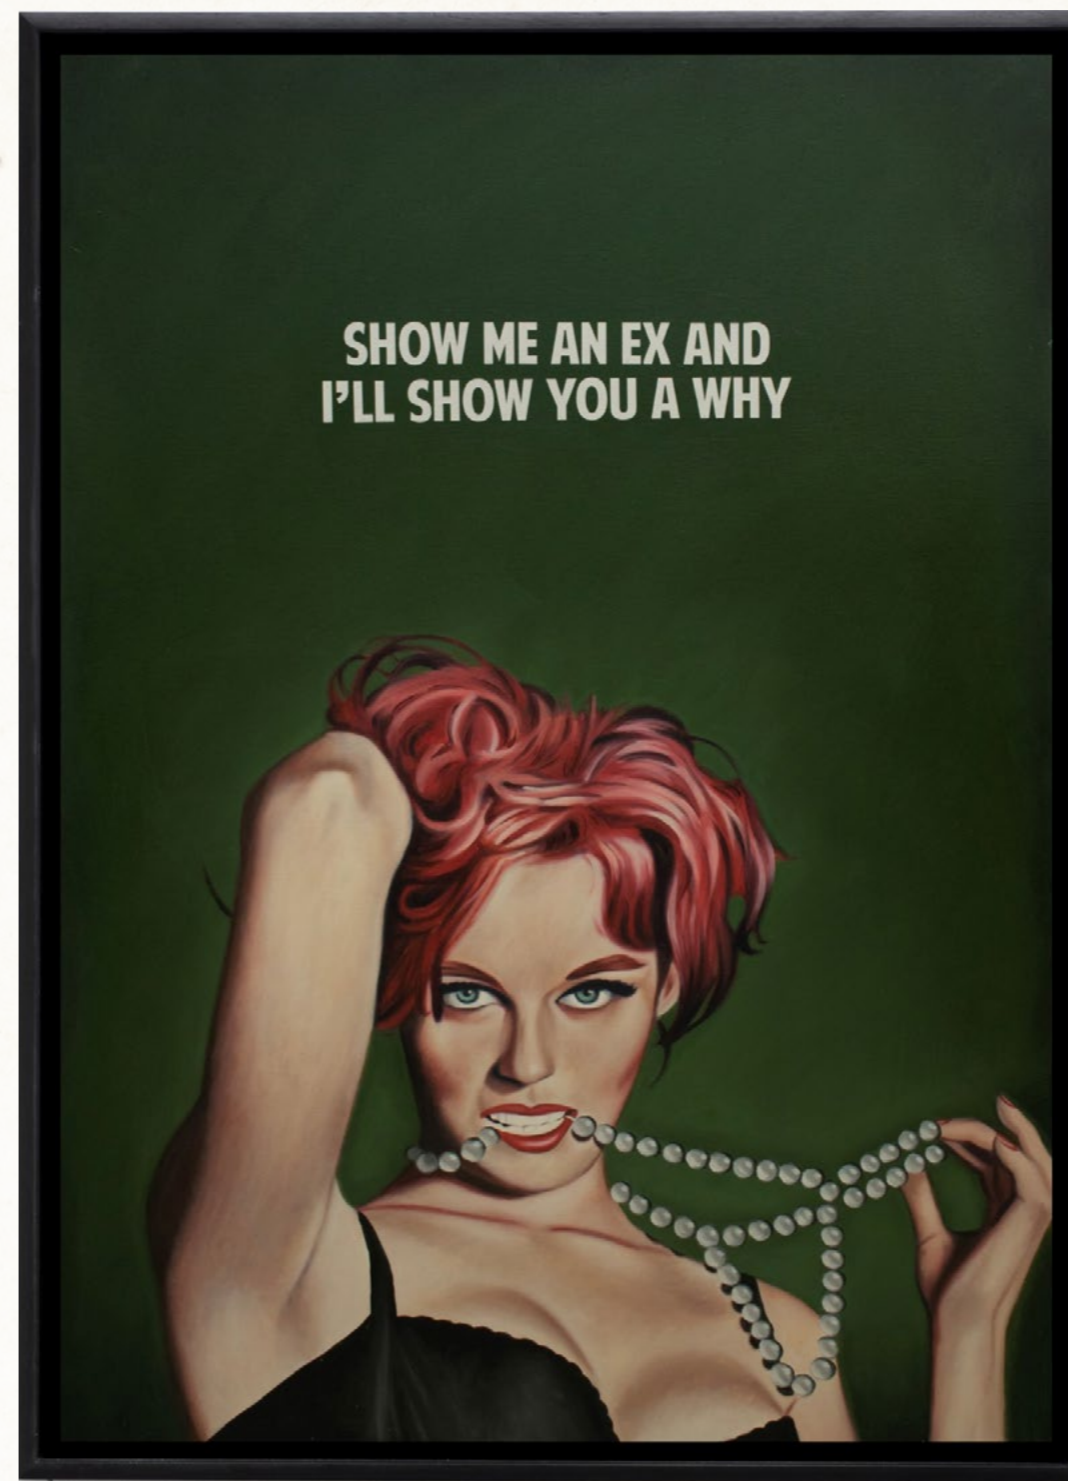

Oil on Canvas  
28 x 40"  
£18,000

Other sizes and colours available

[VIEW FULL COLLECTION](#)

**BE YOURSELF**  
Oil on Canvas  
28 x 40"  
£18,000

[VIEW ARTWORK](#)

**RIGHT AND WRONG**

Oil on Canvas  
28 x 40"  
£18,000

[VIEW ARTWORK](#)

**WHEN GOD MADE MAN**

Oil on Canvas  
28 x 40"  
£18,000

[VIEW ARTWORK](#)

**DESPERATE TIMES  
CALL FOR  
DESPERATE  
MEASURES**

**DESPERATE TIMES**

Oil on Canvas  
28 x 40"  
£18,000

[VIEW ARTWORK](#)

**MY RELATIONSHIP WITH WHISKEY  
IS ON THE ROCKS**

**MY RELATIONSHIP WITH WHISKEY**

Oil on Canvas  
28 x 40"  
£18,000

[VIEW ARTWORK](#)

**SHOW ME AN EX AND  
I'LL SHOW YOU A WHY**

**SHOW ME AN EX**

Oil on Canvas  
28 x 40"  
£18,000