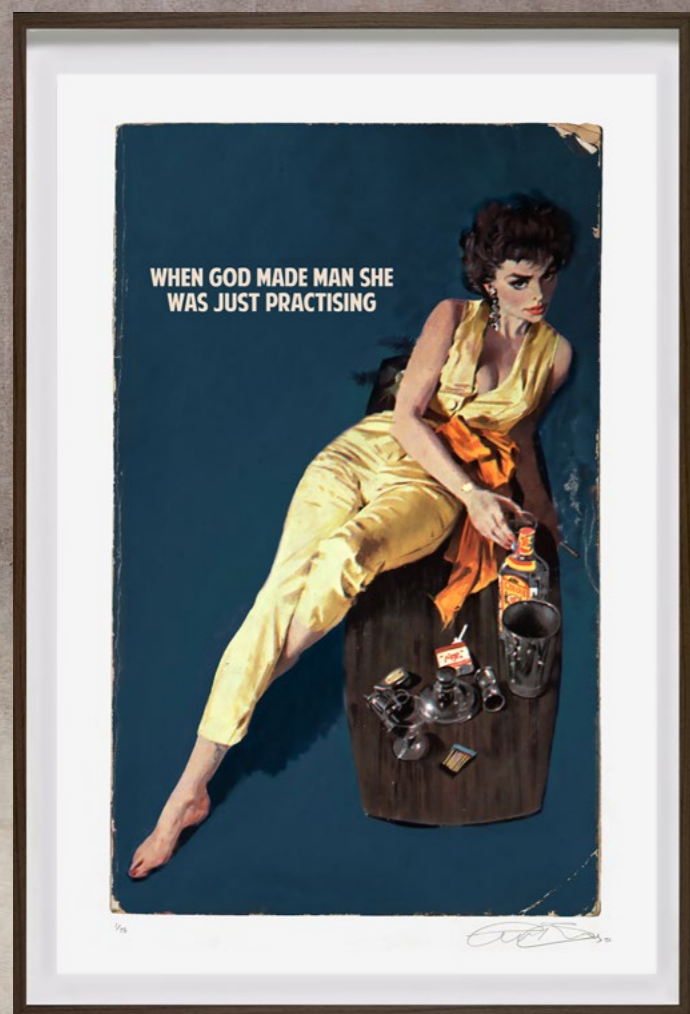

THE CONNOR BROTHERS

*Truth* OR **Dare?**

ART THAT DARES TO TELL THE TRUTH

CLARENDON  
FINE ART

# Truth OR Dare?

We are delighted to present this spectacular new collection of exclusive originals alongside a range of highly desirable limited editions. Part nostalgic homage, part witty pastiche, Truth or Dare? revisits 1950s style pulp fiction book covers to make an ironic statement about art, literature and liberation. The collection comprises seven titles which create a guaranteed talking point with their amusing, deadpan or sometimes outrageous assertions. Each title is available in a choice of stylish formats, colours and sizes