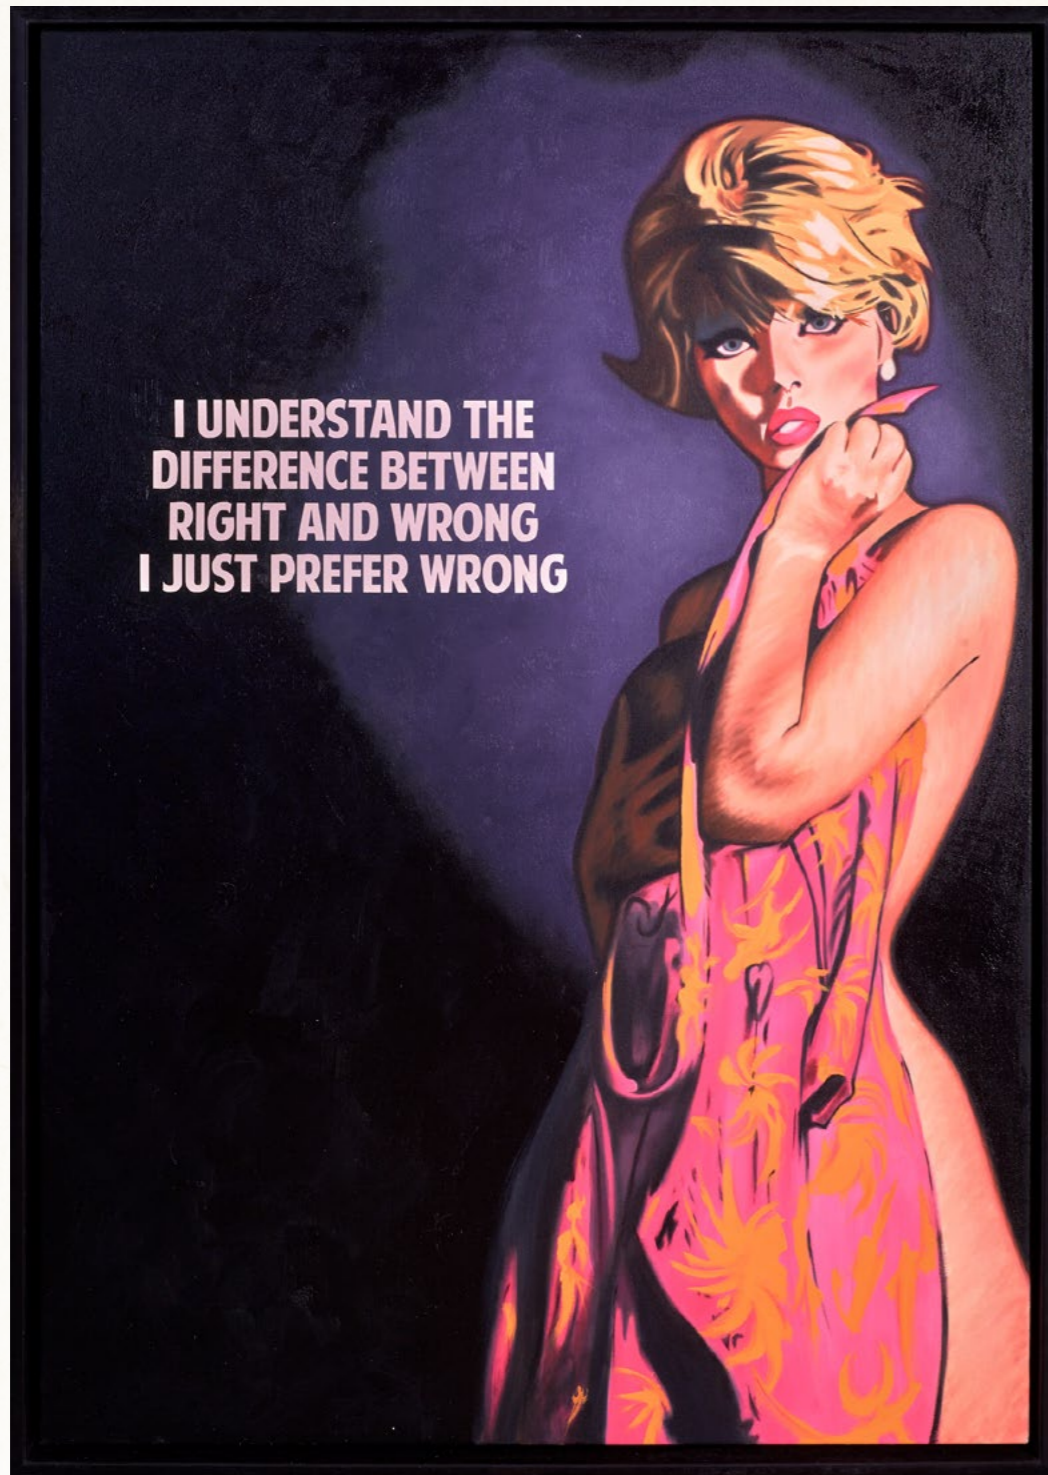

Oil on Canvas  
28 x 40"  
£18,000

Other sizes and colours available

[VIEW FULL COLLECTION](#)

**BE YOURSELF**  
Oil on Canvas  
28 x 40"  
£18,000

[VIEW ARTWORK](#)

**RIGHT AND WRONG**

Oil on Canvas  
28 x 40"  
£18,000

[VIEW ARTWORK](#)

**WHEN GOD MADE MAN**

Oil on Canvas  
28 x 40"  
£18,000

[VIEW ARTWORK](#)

**DESPERATE TIMES  
CALL FOR  
DESPERATE  
MEASURES**

**DESPERATE TIMES**

Oil on Canvas  
28 x 40"  
£18,000

[VIEW ARTWORK](#)