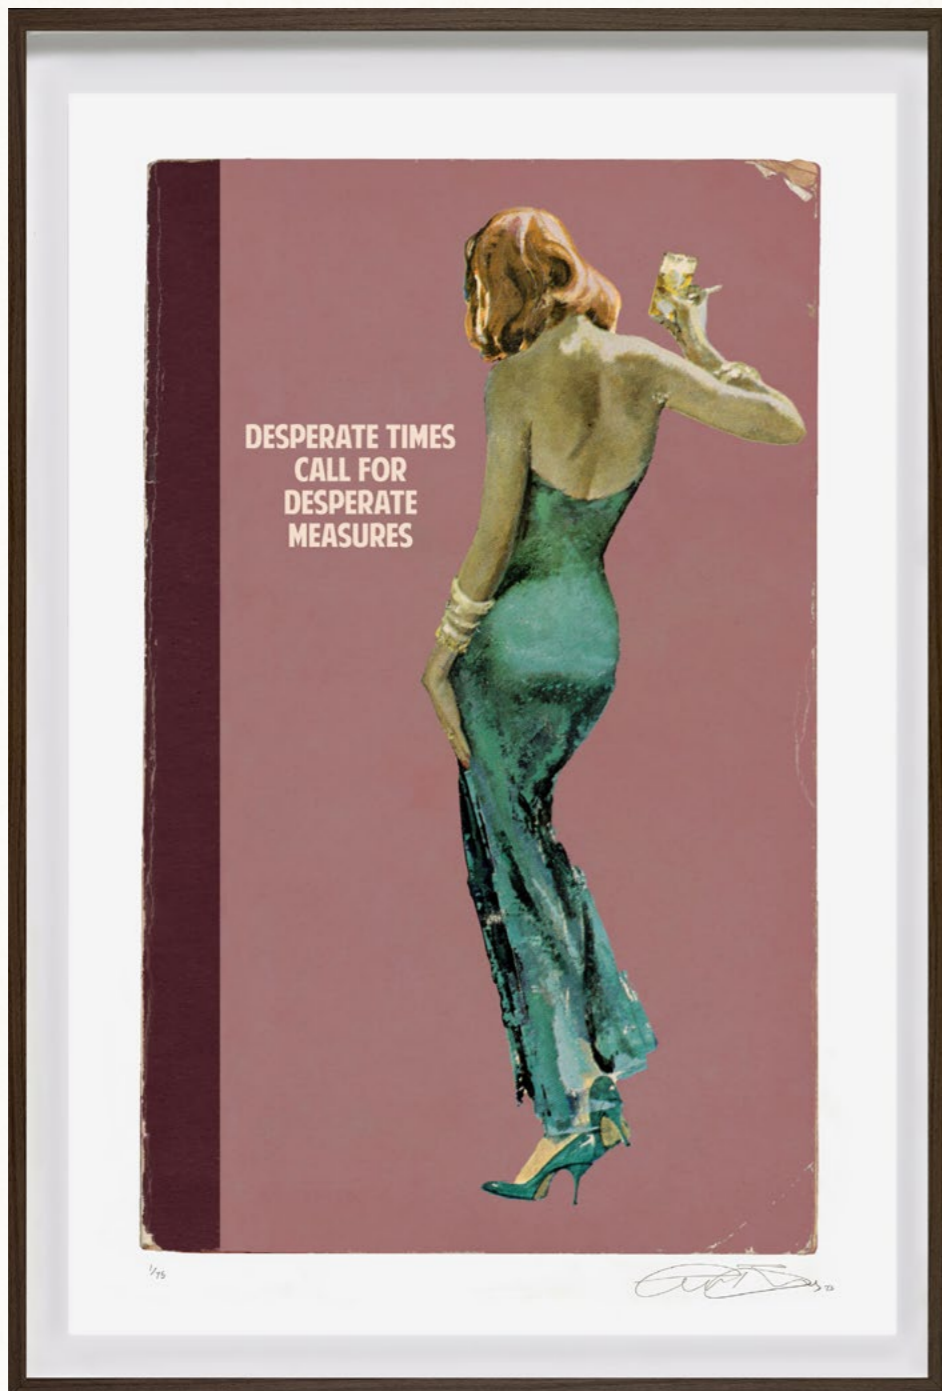

# Truth OR Dare?

We are delighted to present this spectacular new collection of exclusive originals alongside a range of highly desirable limited editions. Part nostalgic homage, part witty pastiche, Truth or Dare? revisits 1950s style pulp fiction book covers to make an ironic statement about art, literature and liberation. The collection comprises seven titles which create a guaranteed talking point with their amusing, deadpan or sometimes outrageous assertions. Each title is available in a choice of stylish formats, colours and sizes

£1,495

[VIEW ARTWORK](#)

**BE YOURSELF  
EVERYONE ELSE  
IS TAKEN**

**BE YOURSELF**

Pigment print with silkscreen on archival paper

Edition of 75

20 x 30"

£1,495

[VIEW ARTWORK](#)

**MY RELATIONSHIP WITH WHISKEY**

Pigment print with silkscreen on archival paper

Edition of 75

20 x 30"

£1,495

[VIEW ARTWORK](#)

**DESPERATE TIMES**