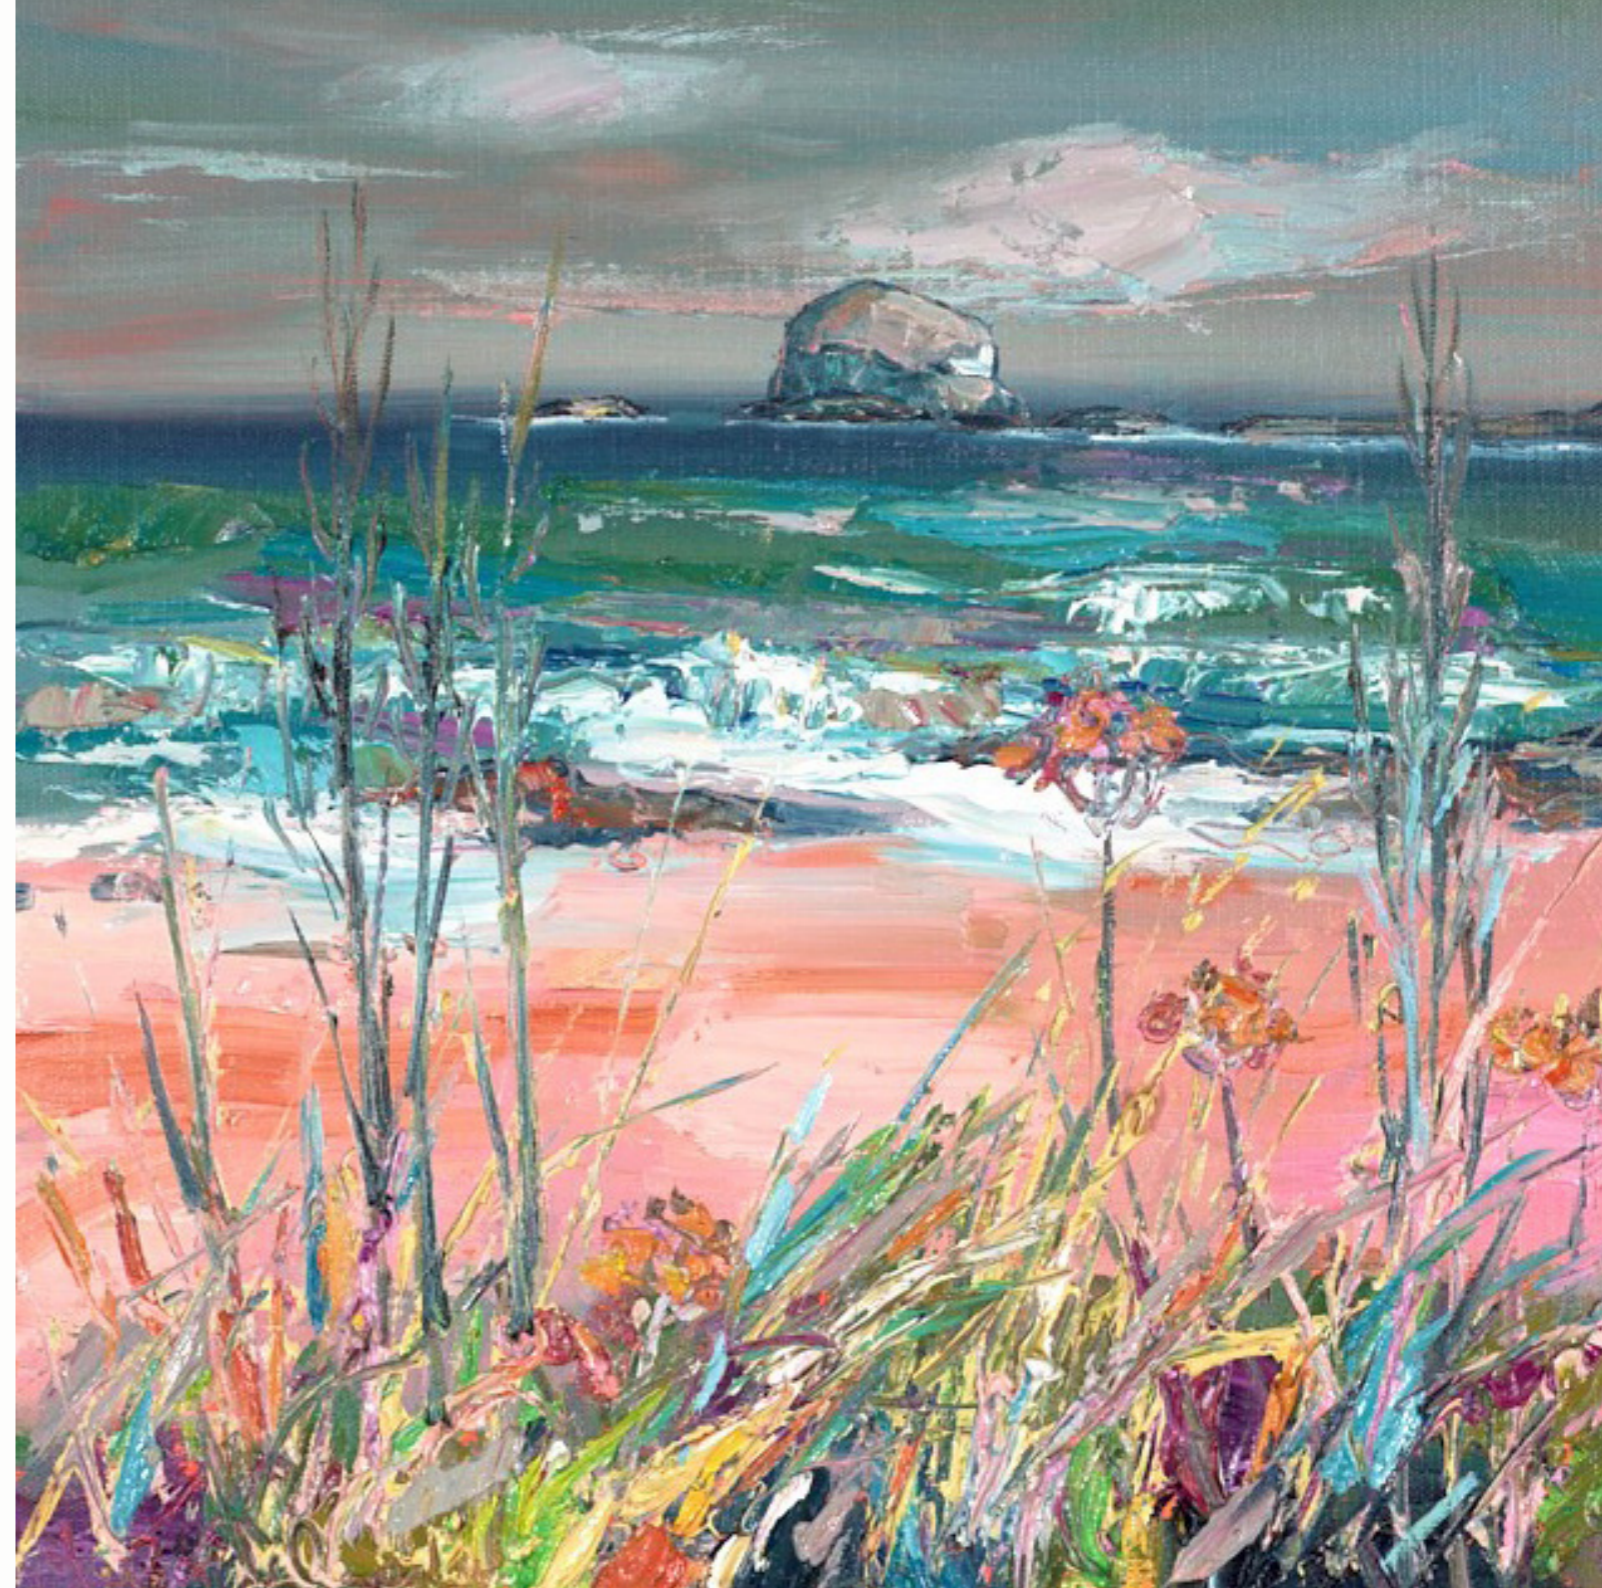

BASS ROCK IN STORMY WEATHER

Original Painting on Stretched Canvas
15 X 15"
£1,950

[View Artwork](#)