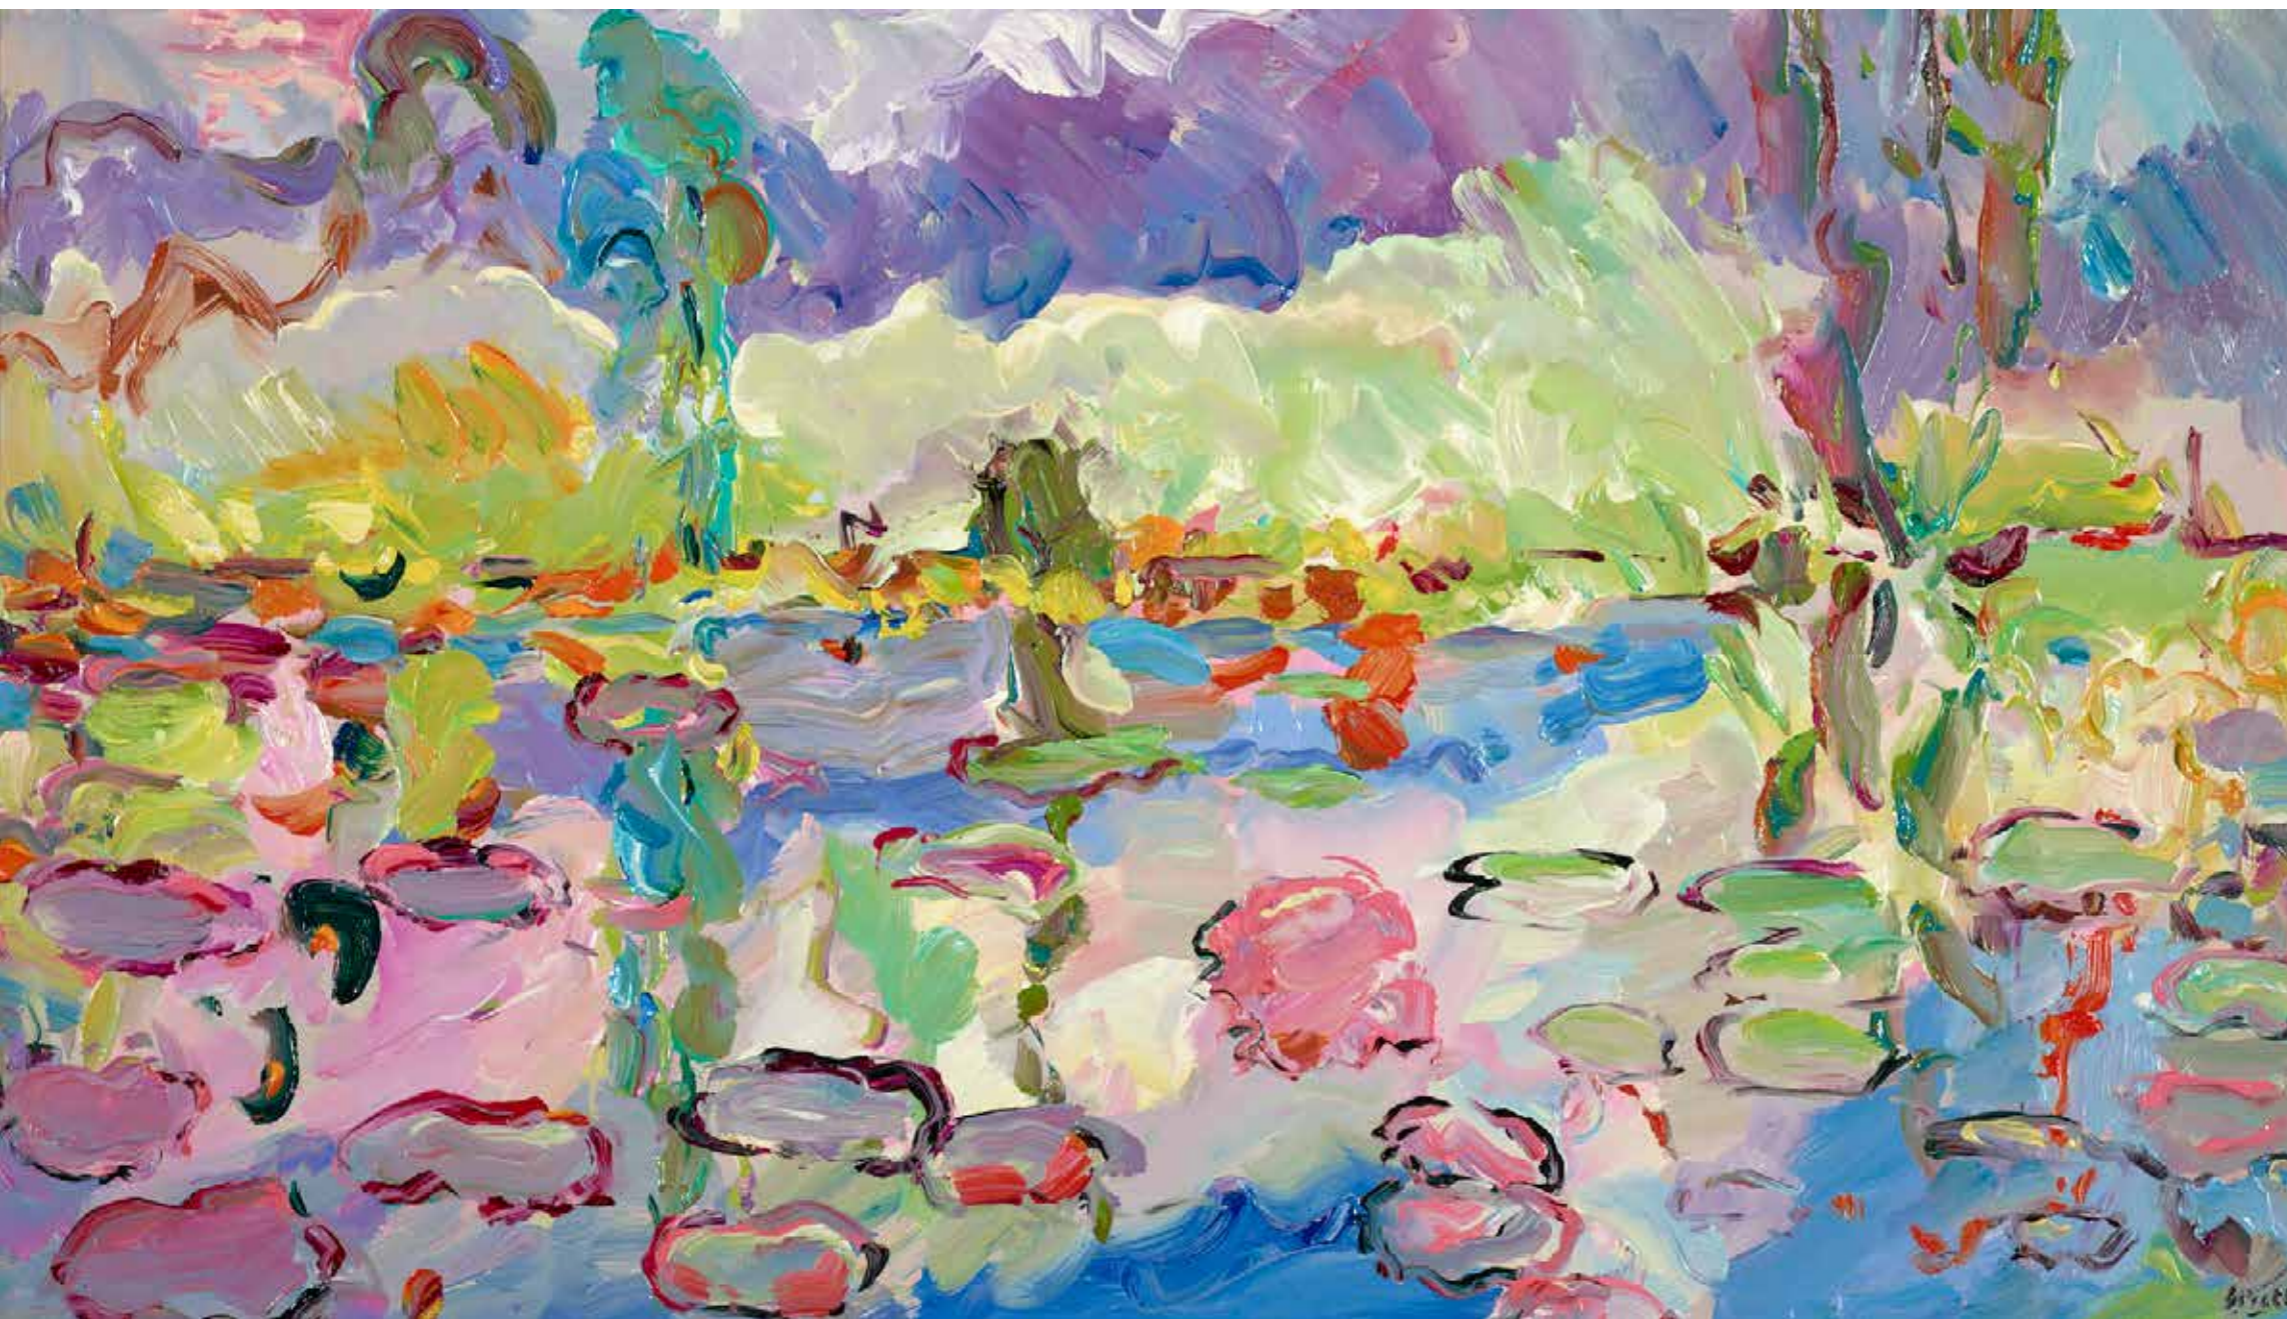

ABSTRACT LILIES

Original Painting on Board

36 x 21"

£15,950