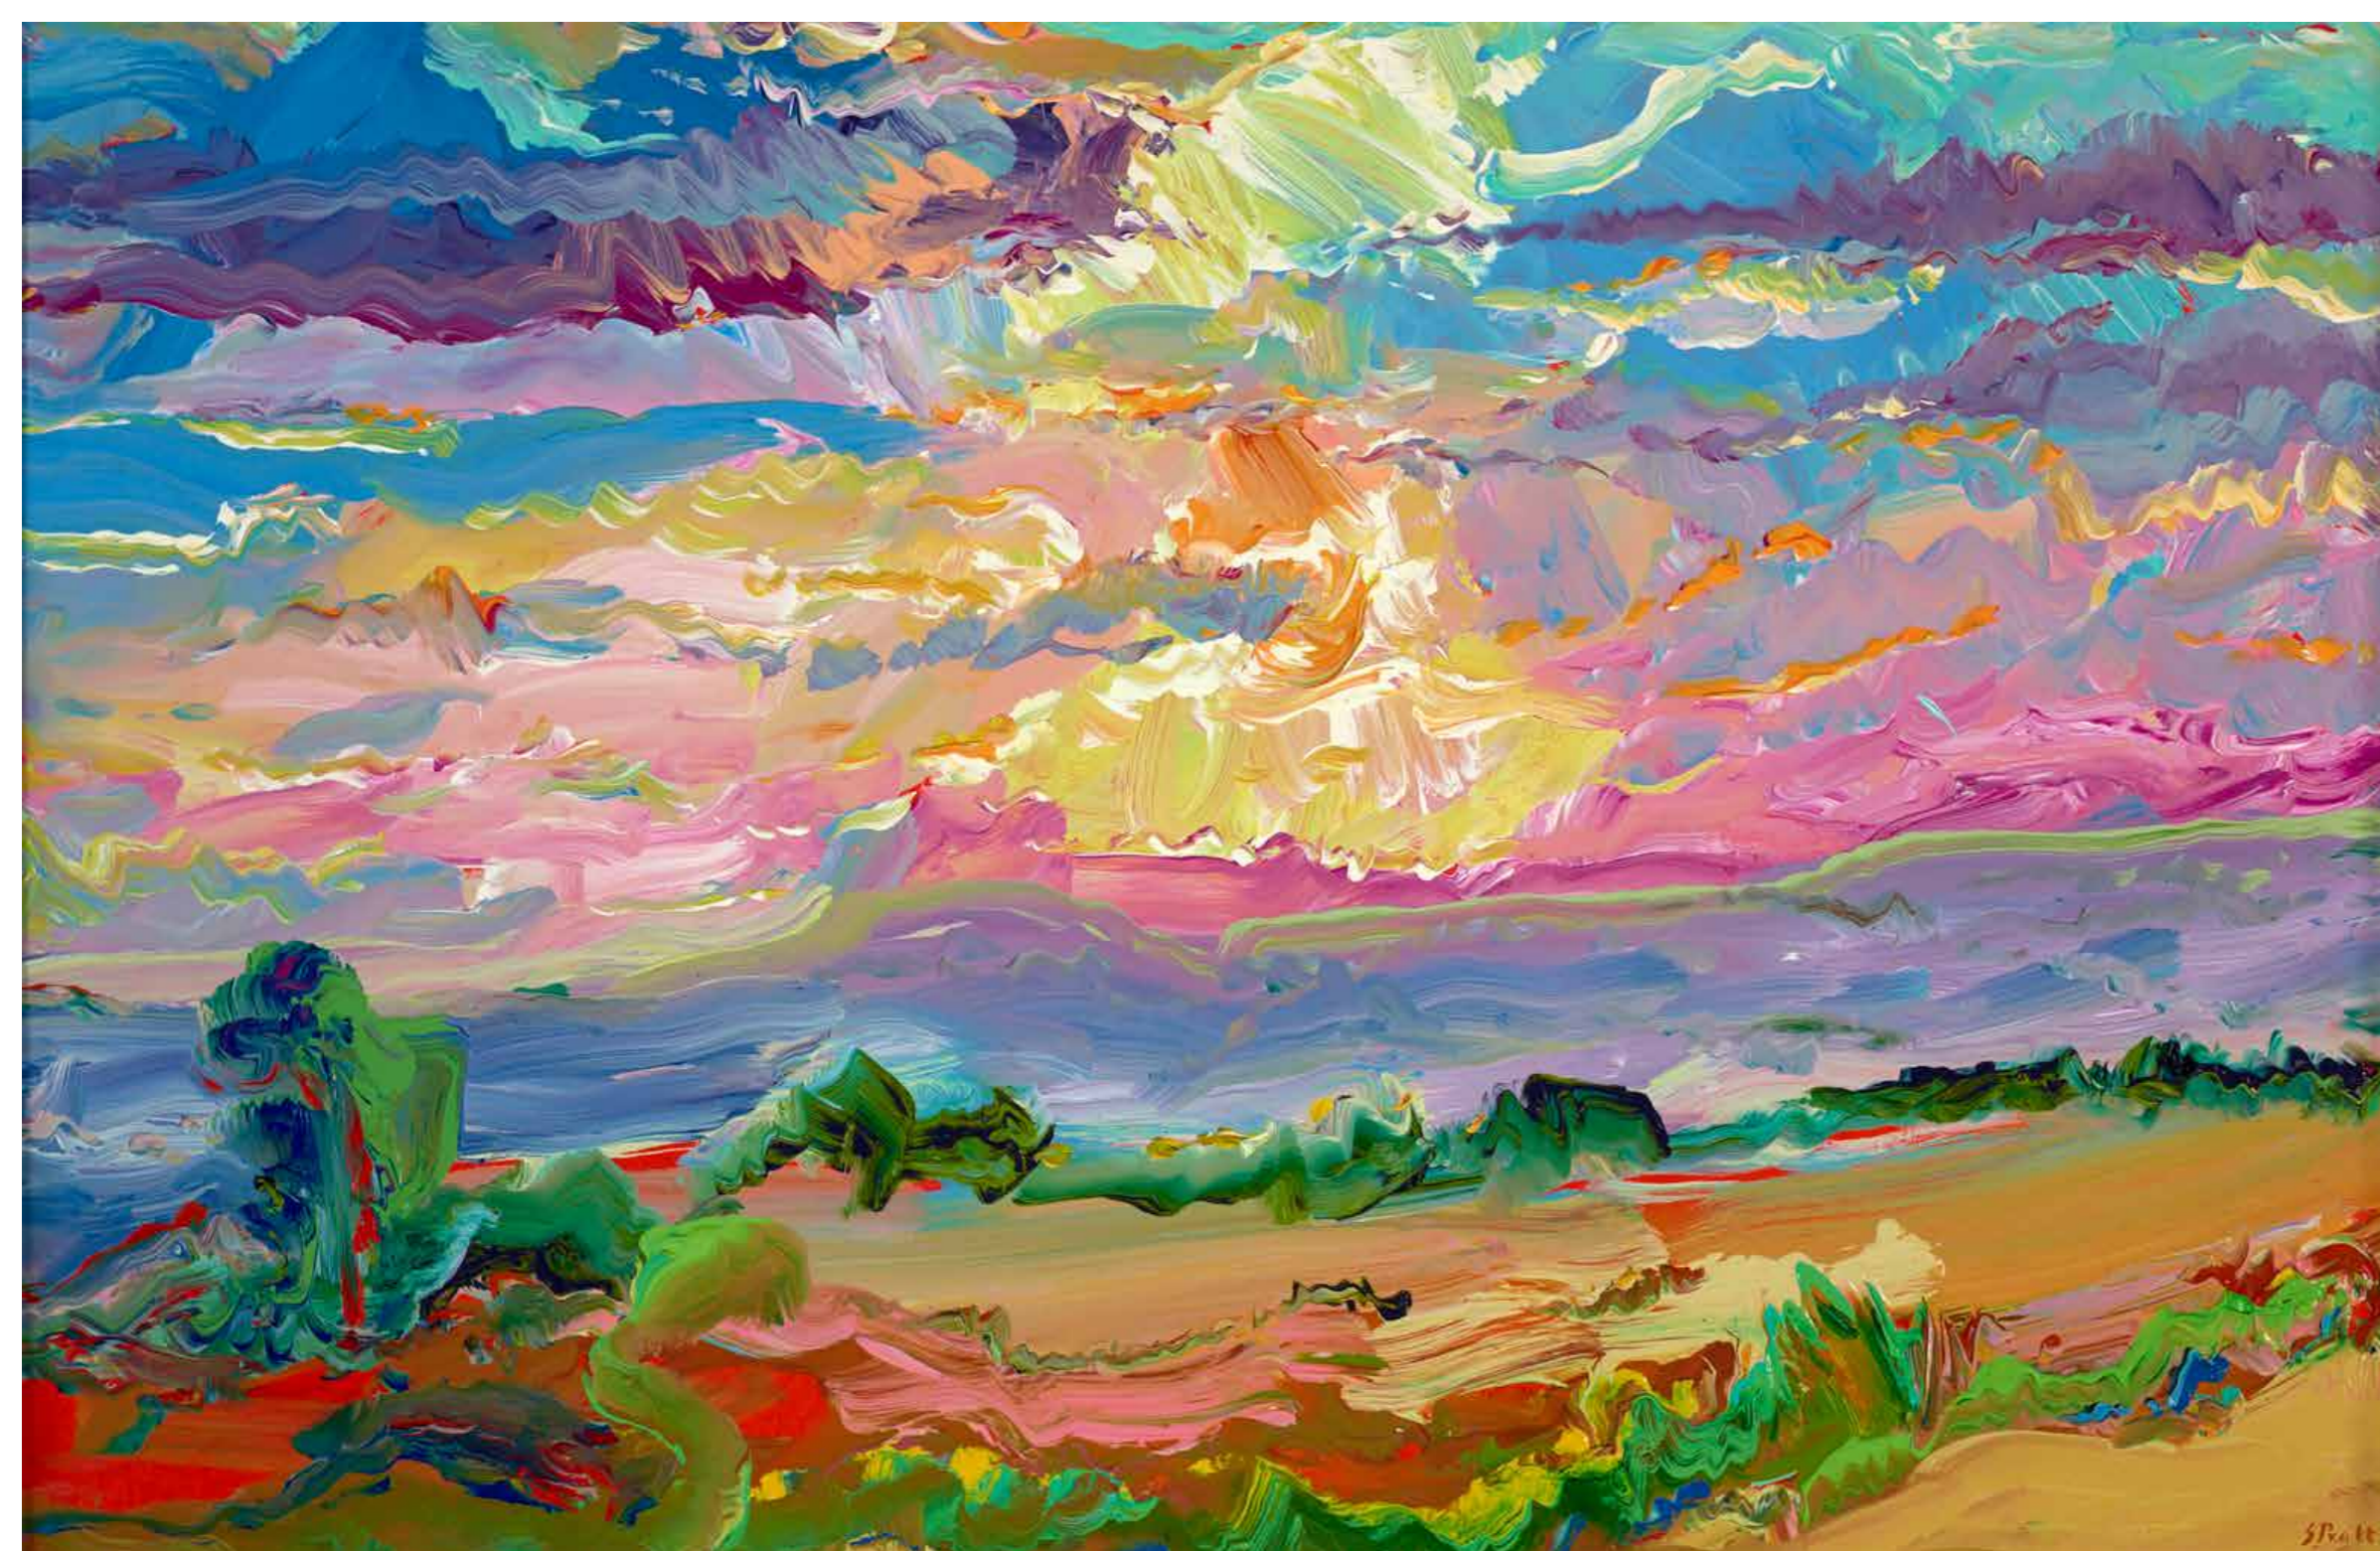

SUNSET OVERLOOKING
LONG COMPTON

Original Painting on Board
27 x 18"
£7,500