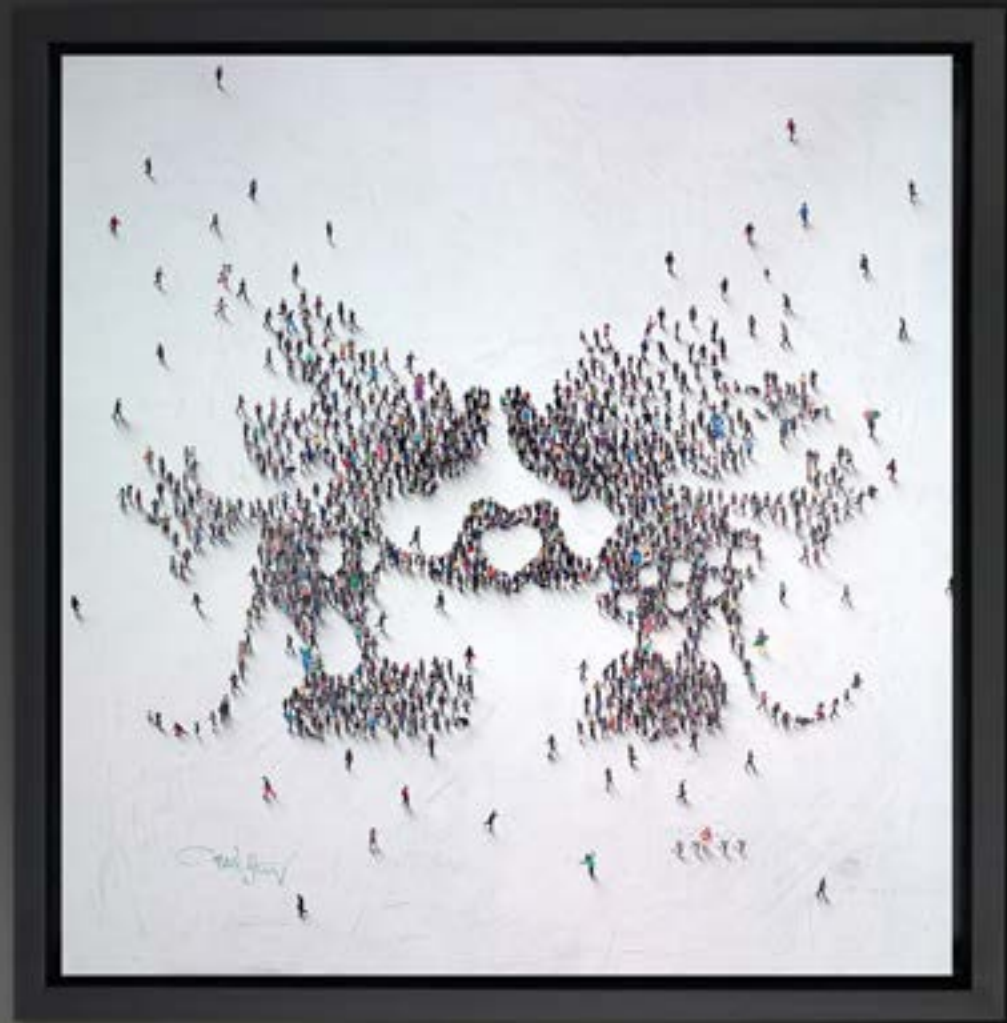

“We all have a responsibility to leave the world a little brighter than when we entered it. I try to do this every day through what I create on the surface in hope to affect people’s point of view in a positive way.”

WALT'S WORLD

Original Painting on Box Canvas | 43 x 43" | £35,500

[VIEW ARTWORK](#)