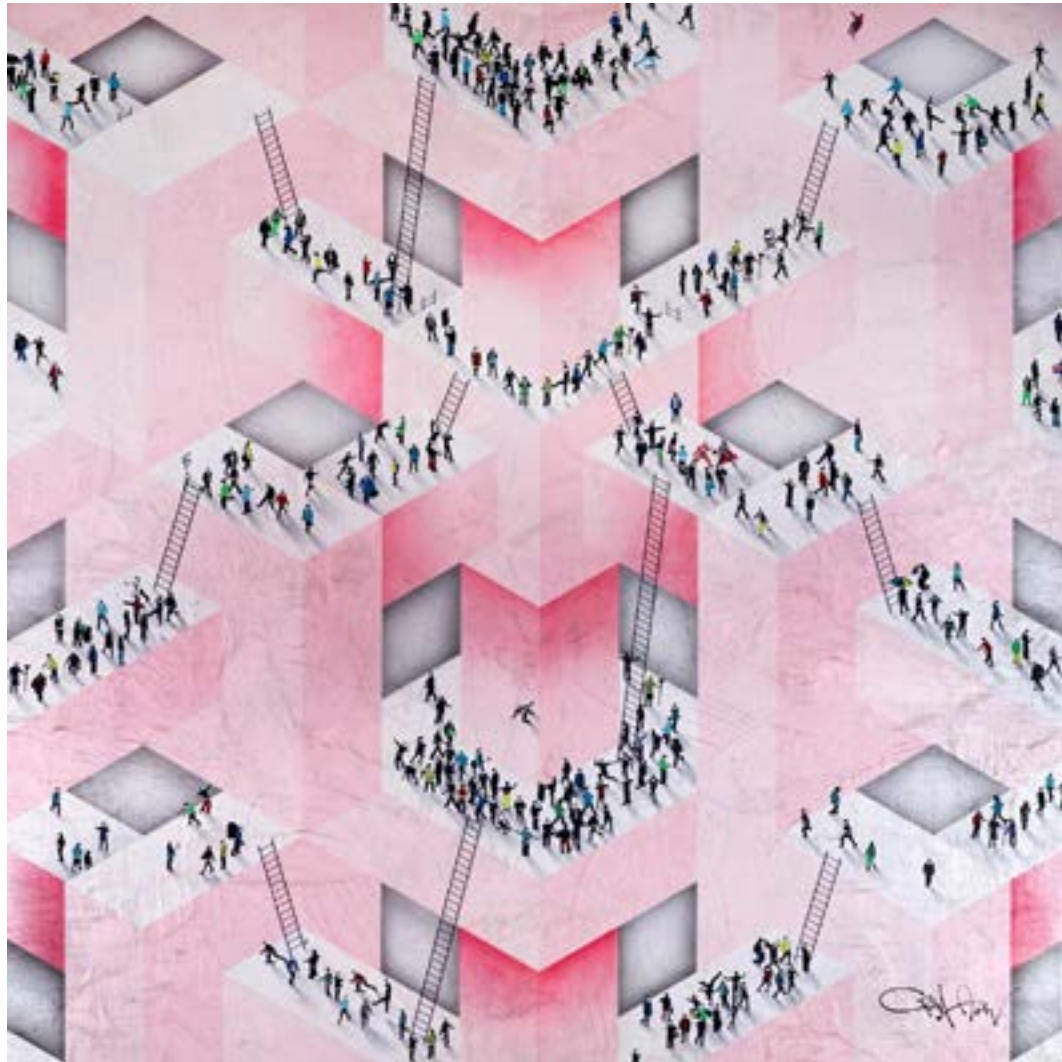

MONSTER MASH

Mixed Media on Box Board | 36 x 36" | £10,750

[VIEW ARTWORK](#)