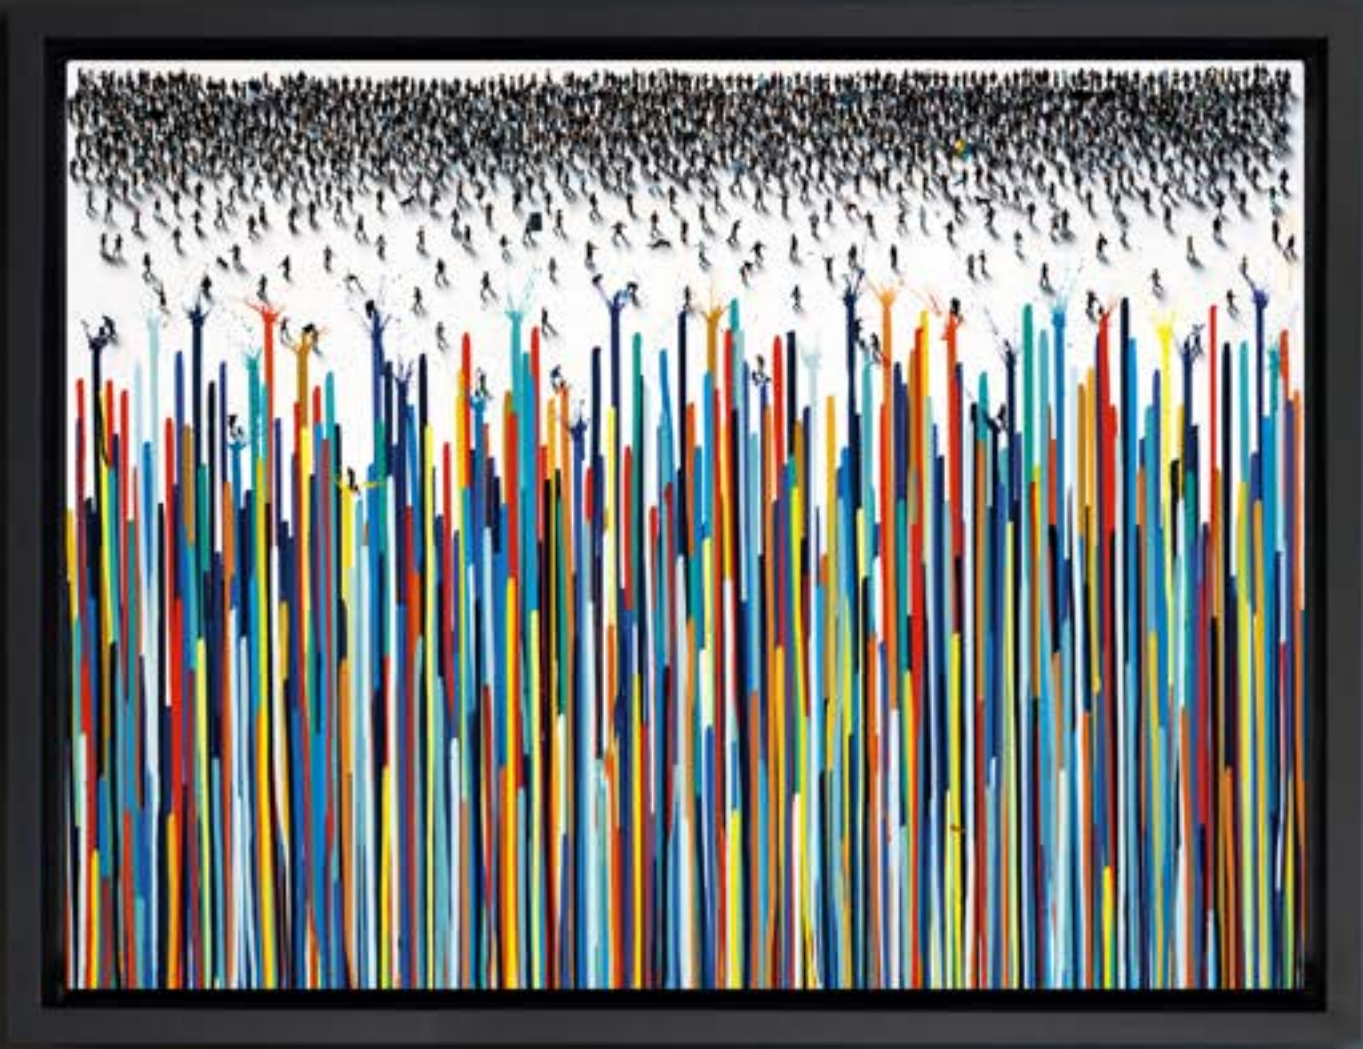

Alan's public art has frequently made headlines, most recently when he created 'Phoenix Rising' which stands at a monumental six storeys high in his home city of Atlanta, Georgia. His high profile commissions include the album cover of Tom Walker's 'What a Time to Be Alive', a winner at the 2019 Brit awards, and a portrait of actor and activist Emma Watson when she was named the most influential British female role model of the last 60 years. His complex and beautiful artwork has won him acclaim across the US and the UK.

RETROSPECTIVE

Embellished Box Canvas Edition of 95 | 30 x 30" | £1,595

[VIEW ARTWORK](#)

SUMMER OF LOVE

Embellished Box Canvas Edition of 95 | 30 x 30" | £1,595

[VIEW ARTWORK](#)

THE COLOUR COLLECTIVE

Embellished Box Canvas Edition of 195 | 40 x 30" | £1,995

Alan combines printed elements with hand stencilling over a hand-painted background to create these dazzling works. He then adds details and shadows to each figure, again by hand, introducing another layer of depth and realism.