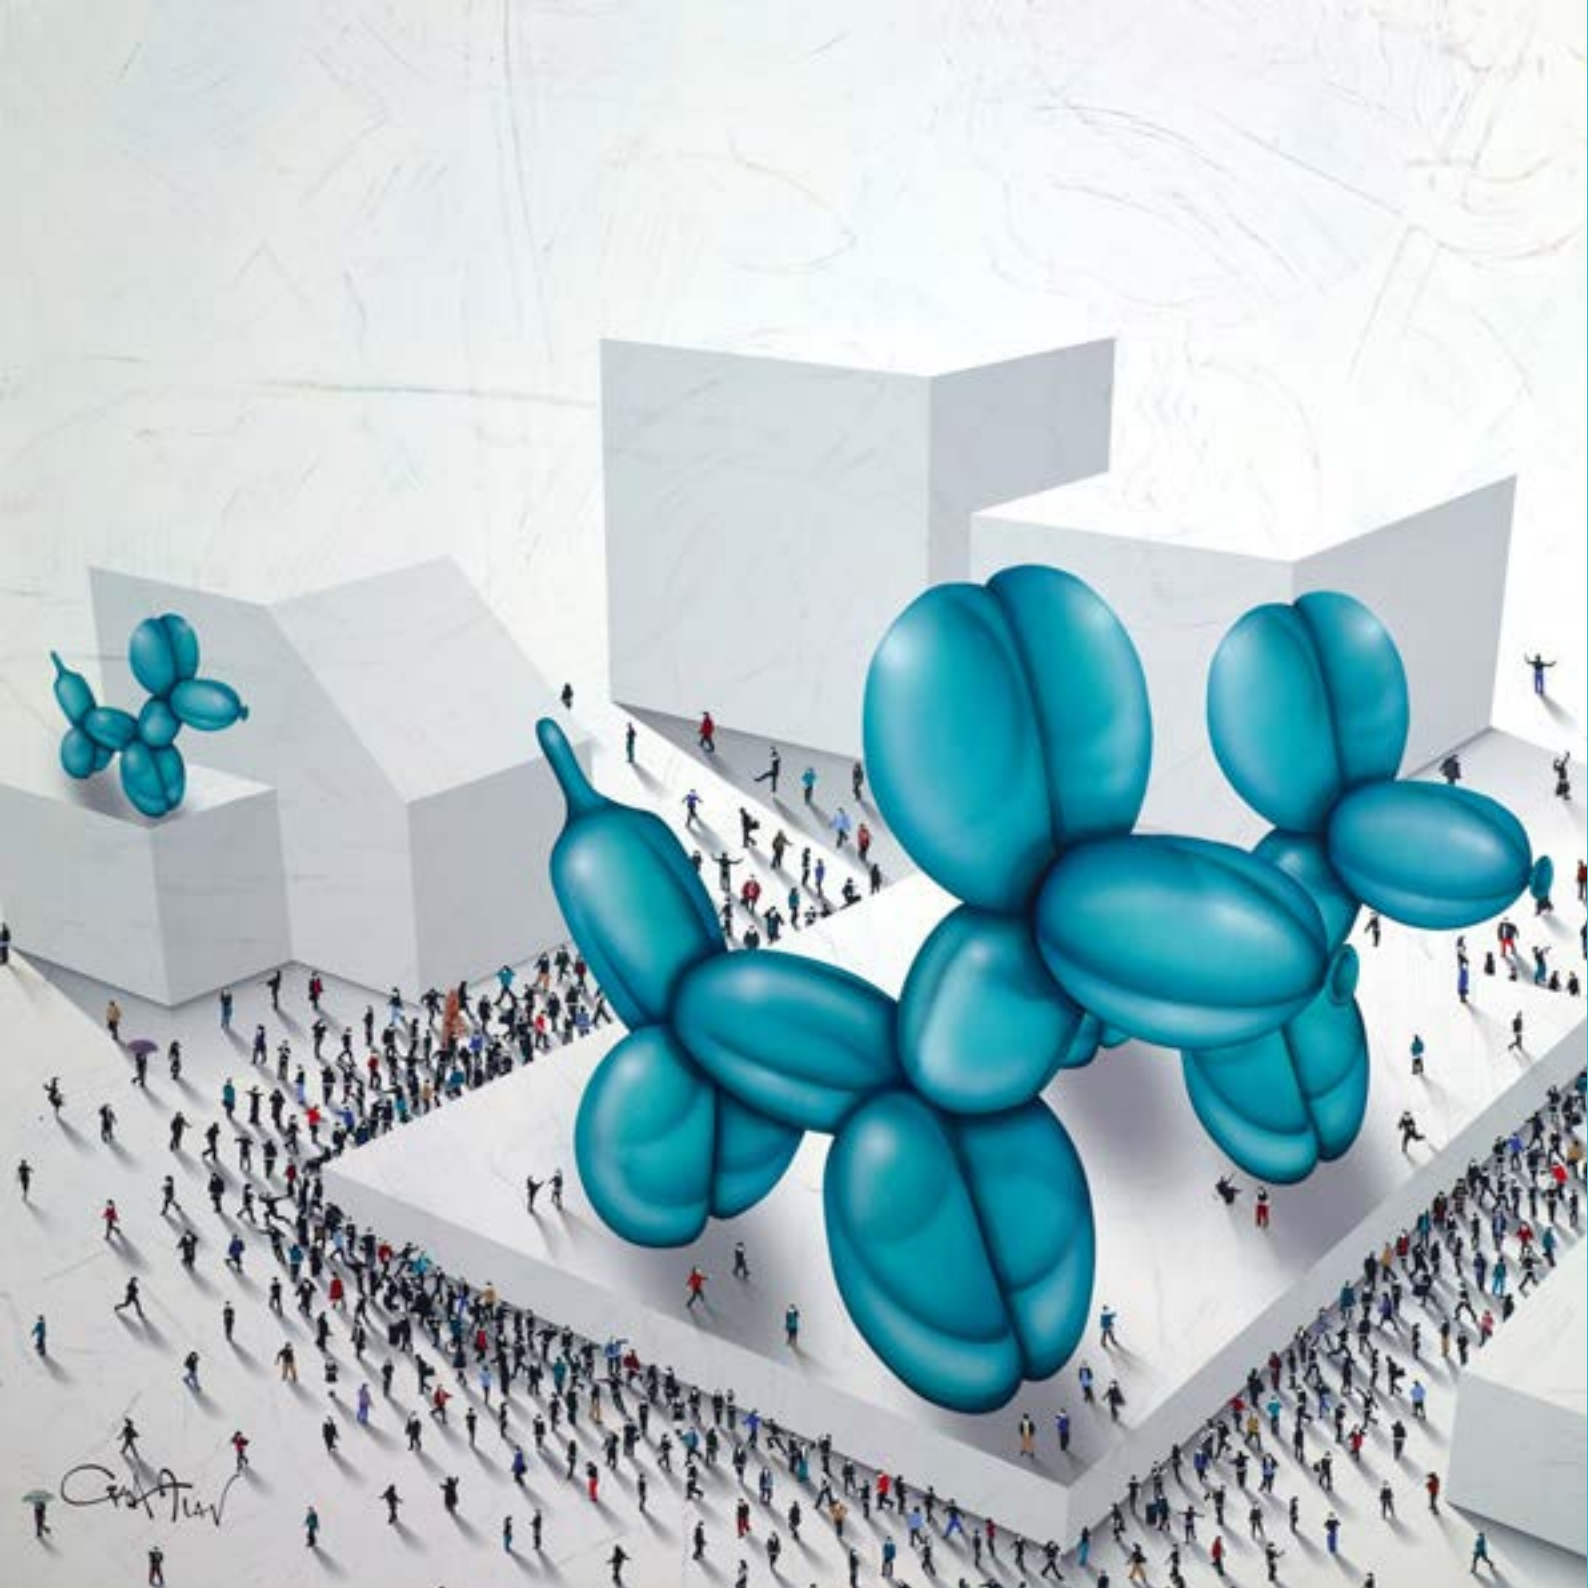

UNDERDOG

Mixed Media on Box Board | 40 x 40" | £12,250

[VIEW ARTWORK](#)